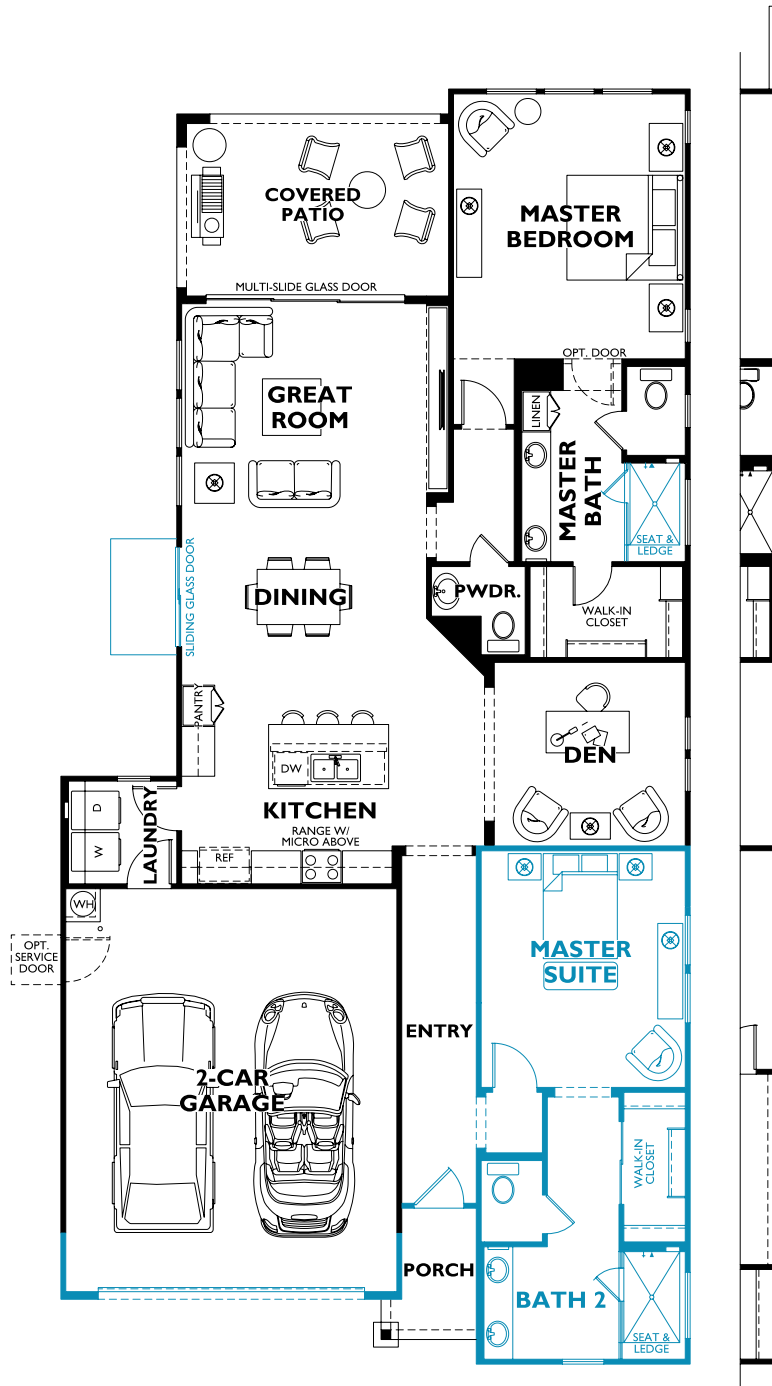

Floor 1

End Lot
Condition

Selected Options: 4' Extension at Garage, Dual Master Suite, Sliding Glass Door at Dining, Shea Shower at Master Bath

The following options are available but not selected : Shea Shower at Bath 2, Contemporary Kitchen