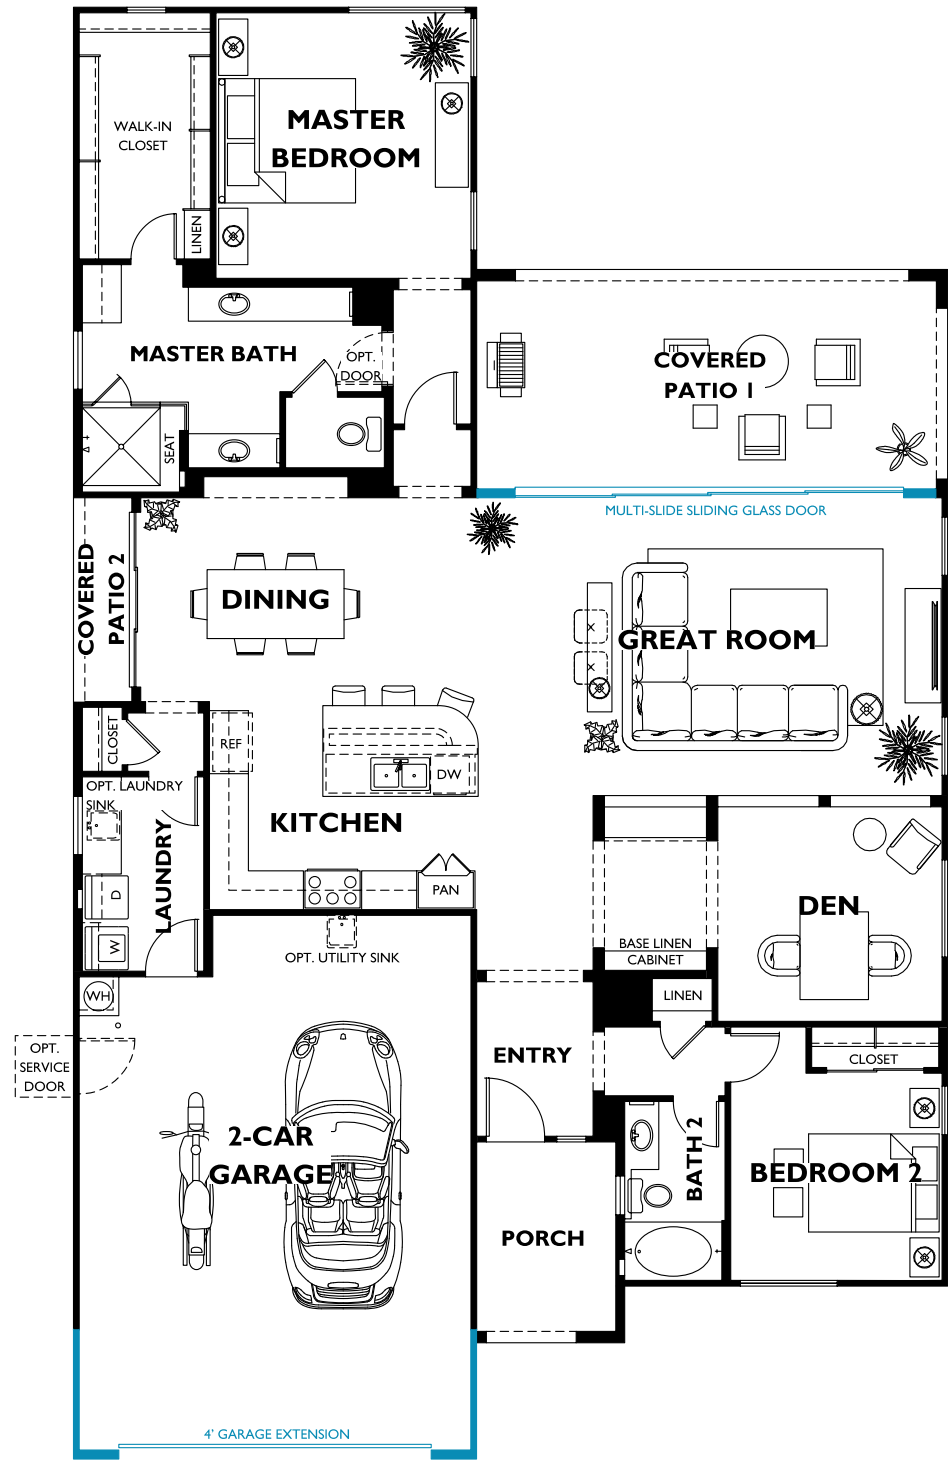

**Floor 1**

Selected Options: 4' Garage Extension, 20080 Multi-Slide (4 Panels) at Great Room

The following options are available but not selected : 3 Car Garage, Shower at Bath 2, Optional Den, Wet Bar at Den